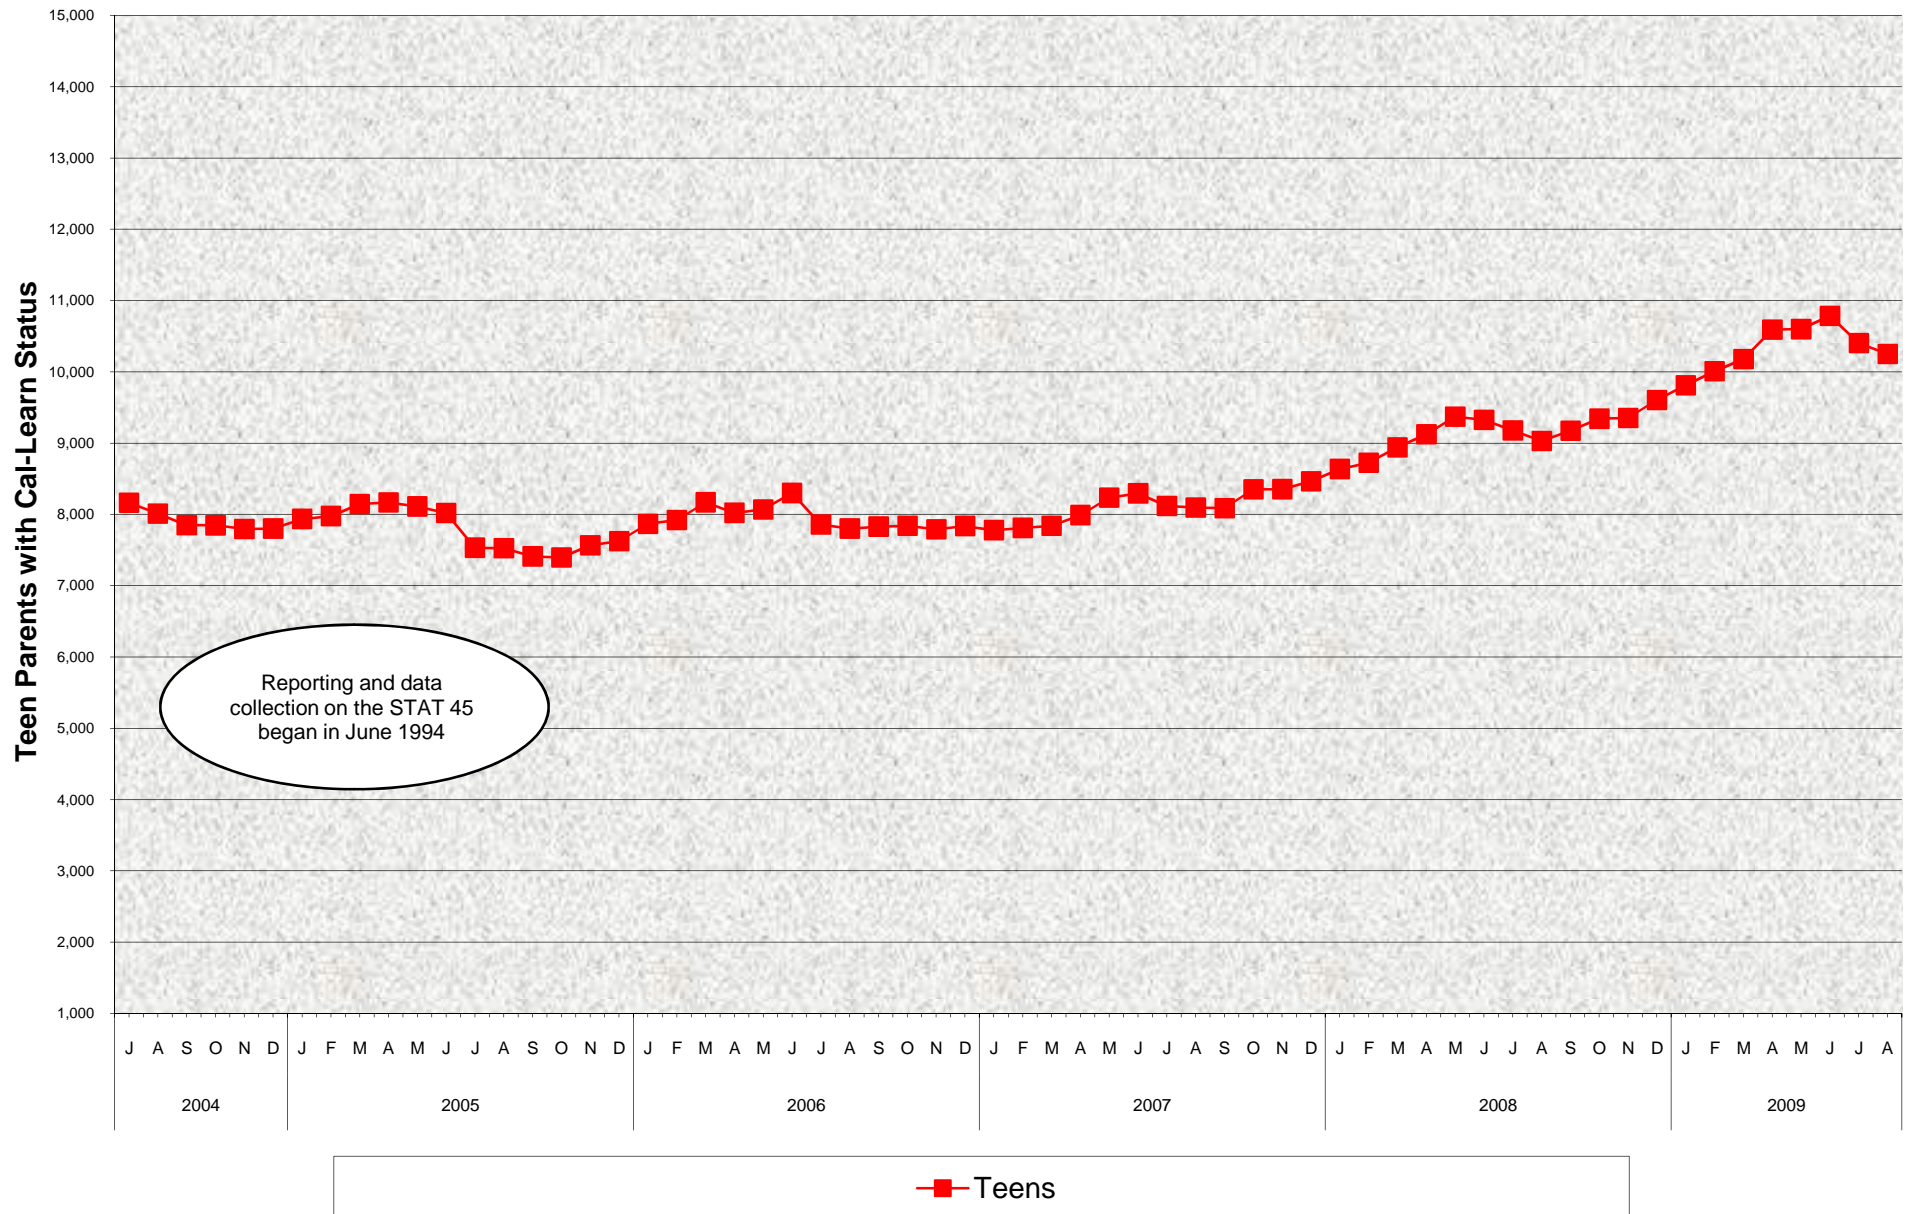

Cal-Learn Program Teen Parents with Cal-Learn Status July 2004 - August 2009

**Cal-Learn Program
Teen Parents with Cal-Learn Status
July 2004 - August 2009**

MONTHLY PERCENT CHANGE

FY	Jul	% Chg	Aug	% Chg	Sep	% Chg	Oct	% Chg	Nov	% Chg	Dec	% Chg	Jan	% Chg	Feb	% Chg	Mar	% Chg	Apr	% Chg	May	% Chg	Jun	% Chg
04/05	8,164		8,010	-1.9%	7,850	-2.0%	7,847	0.0%	7,794	-0.7%	7,801	0.1%	7,936	1.7%	7,977	0.5%	8,145	2.1%	8,167	0.3%	8,111	-0.7%	8,020	-1.1%
05/06	7,532	-6.1%	7,527	-0.1%	7,411	-1.5%	7,396	-0.2%	7,565	2.3%	7,625	0.8%	7,867	3.2%	7,920	0.7%	8,170	3.2%	8,021	-1.8%	8,068	0.6%	8,300	2.9%
06/07	7,859	-5.3%	7,801	-0.7%	7,829	0.4%	7,841	0.2%	7,790	-0.7%	7,838	0.6%	7,779	-0.8%	7,810	0.4%	7,841	0.4%	7,990	1.9%	8,234	3.1%	8,295	0.7%
07/08	8,117	-2.1%	8,095	-0.3%	8,086	-0.1%	8,351	3.3%	8,354	0.0%	8,463	1.3%	8,636	2.0%	8,724	1.0%	8,941	2.5%	9,123	2.0%	9,370	2.7%	9,327	-0.5%
08/09	9,179	-1.6%	9,030	-1.6%	9,174	1.6%	9,342	1.8%	9,354	0.1%	9,604	2.7%	9,812	2.2%	10,007	2.0%	10,178	1.7%	10,593	4.1%	10,599	0.1%	10,784	1.7%
09/10	10,403	-3.5%	10,250	-1.5%																				

TRENDS

- The number of teen parent participants decreased 1.5% between July 2009 and August 2009.
- The number of teen parent participants increased 13.5% between August 2008 and August 2009.