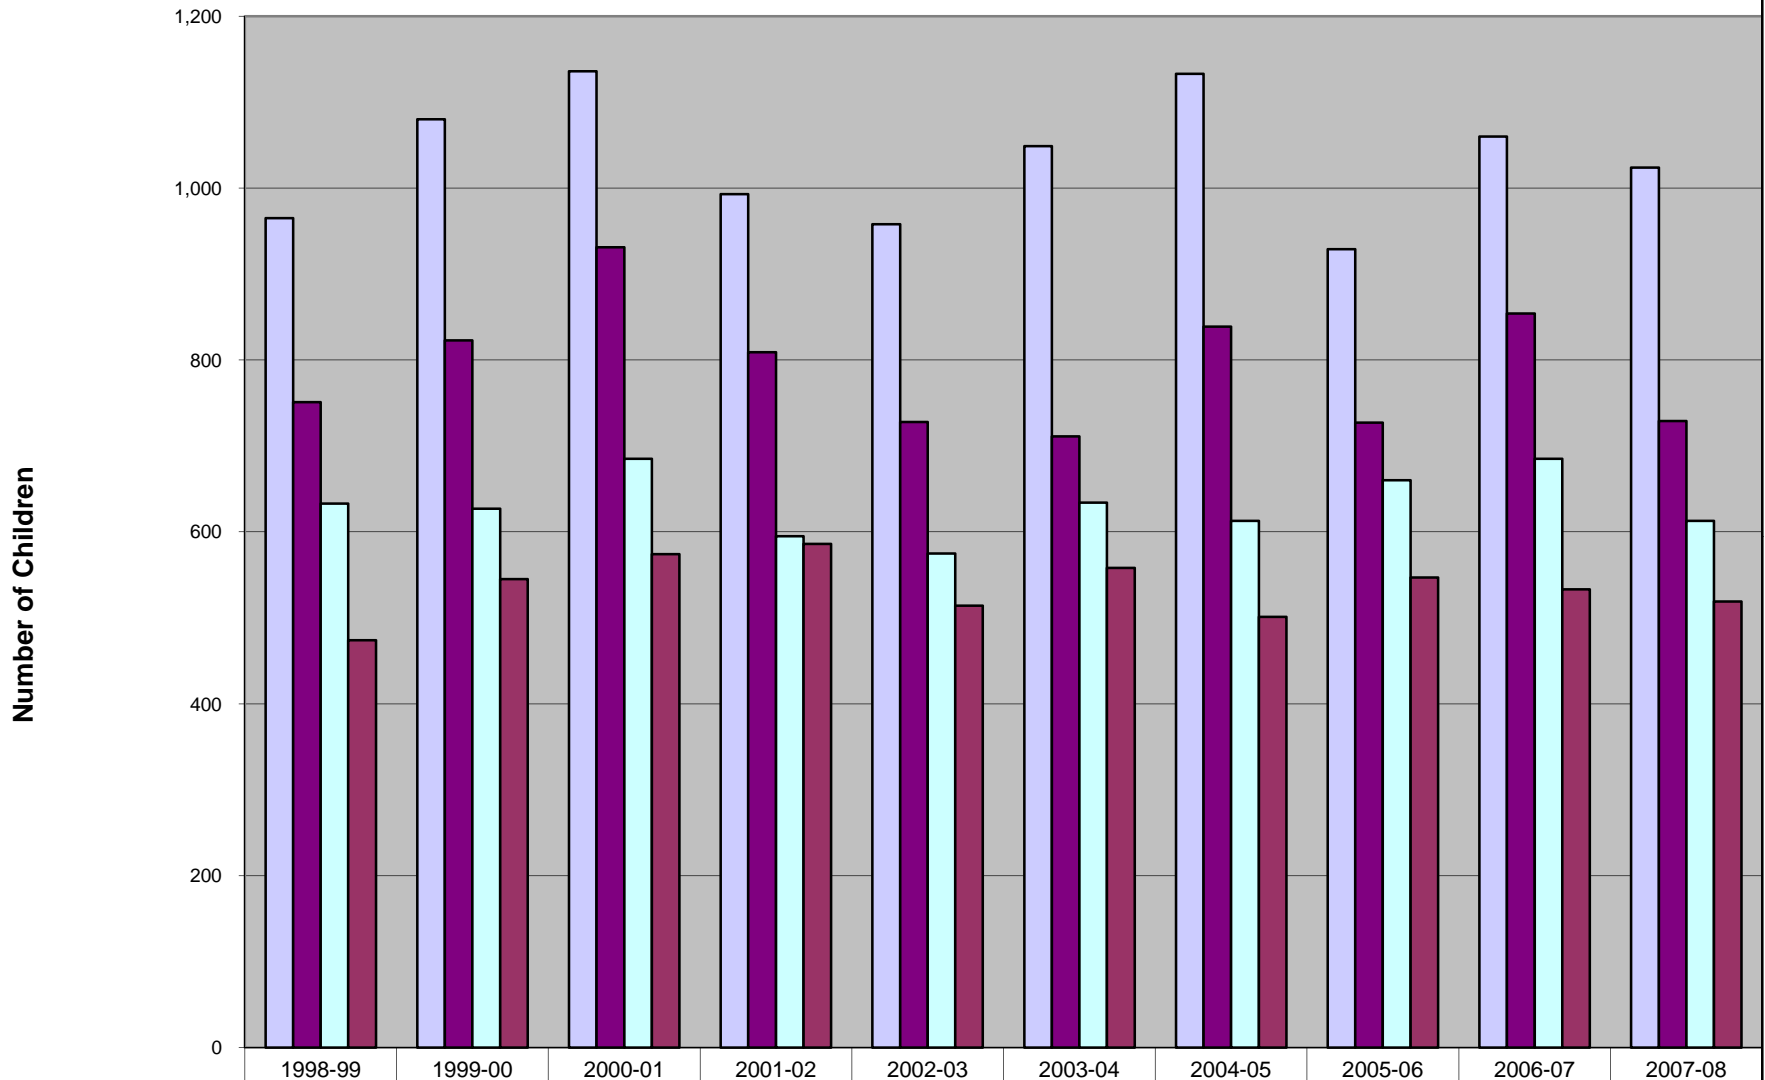

### Independent Adoptions 10-Year Trends New Petitions and Approvals Recommended District Offices Versus Licensed Counties

■ New Petitions - District Offices	965	1,080	1,136	993	958	1,049	1,133	929	1,060	1,024
■ Approvals - District Offices	751	823	931	809	728	711	839	727	854	729
■ New Petitions - Licensed Counties	633	627	685	595	575	634	613	660	685	613
■ Approvals - Licensed Counties	474	545	574	586	514	558	501	547	533	519